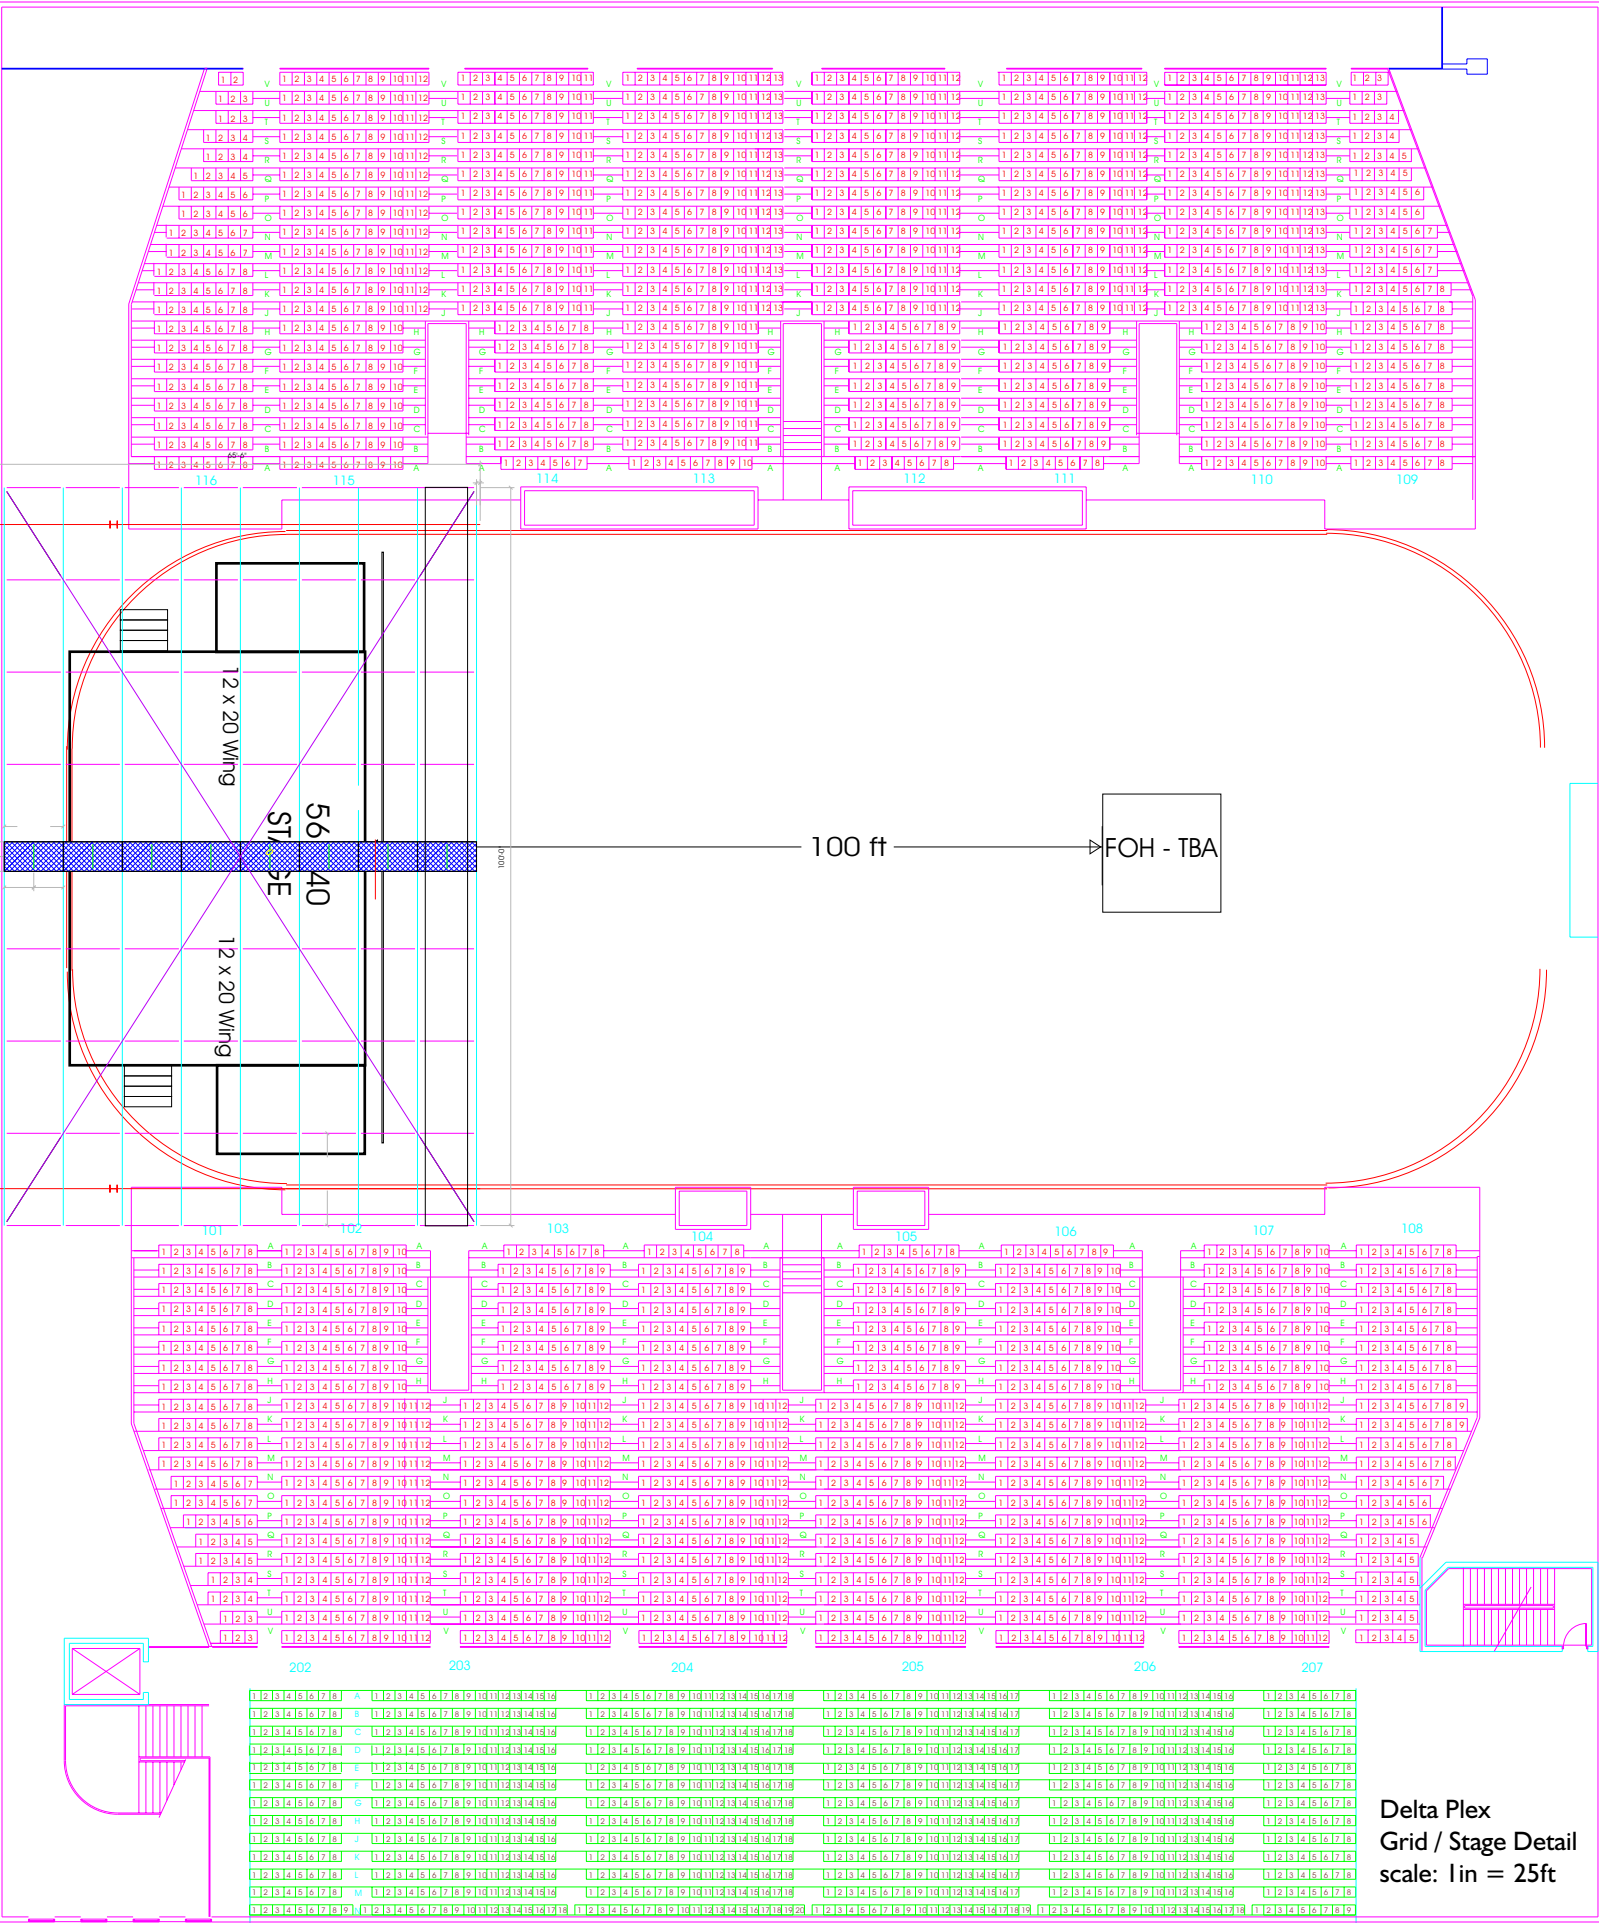

Secondary Loading Dock

Room B

Room A

Room C

Rm 102

Rm 101

Room D

Rm 103 - Storage

Catering

Loading Dock /
Overhead Door

Power
400/200/100

Power
600/200/100

Main Entrance

Deltaplex
Main Level Detail

Delta Plex
Grid / Stage Detail
scale: 1 in = 25ft

Delta Plex
Grid / Stage Detail
scale: 1 in = 25ft

Delta Plex
Grid / Stage Detail
scale: 1 in = 25ft