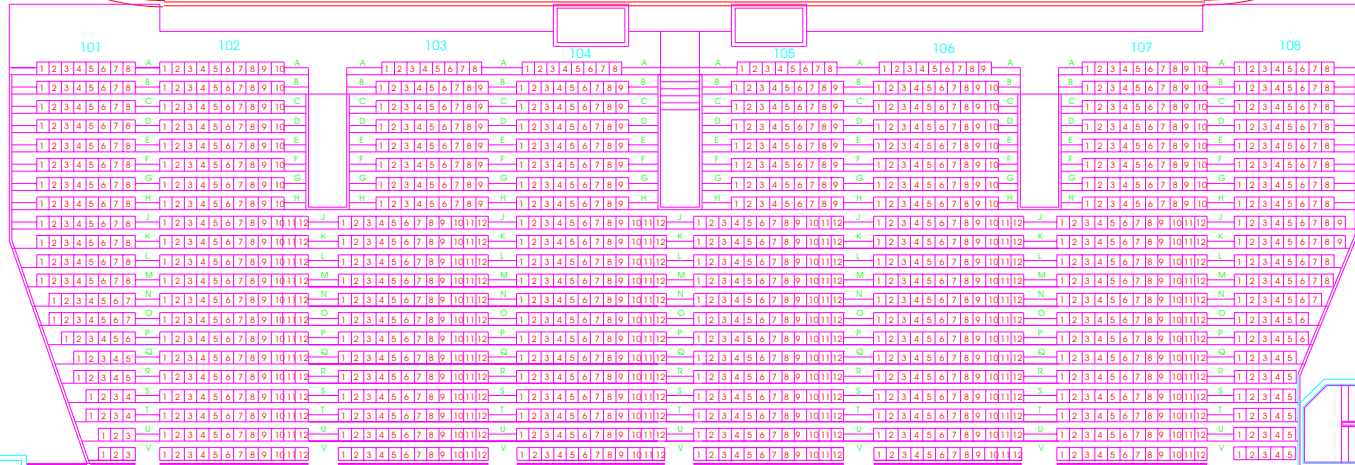

Secondary Loading Dock

Room B

Room A

Room C

Rm 102

Rm 101

Room D

Rm 103 - Storage

Catering

Loading Dock /
Overhead Door

Power
400/200/100

Power
600/200/100

Main Entrance

Deltaplex
Main Level Detail

Delta Plex
Grid / Stage Detail
scale: 1 in = 25ft

Delta Plex
Grid / Stage Detail
scale: 1 in = 25ft

Delta Plex
Grid / Stage Detail
scale: 1 in = 25ft