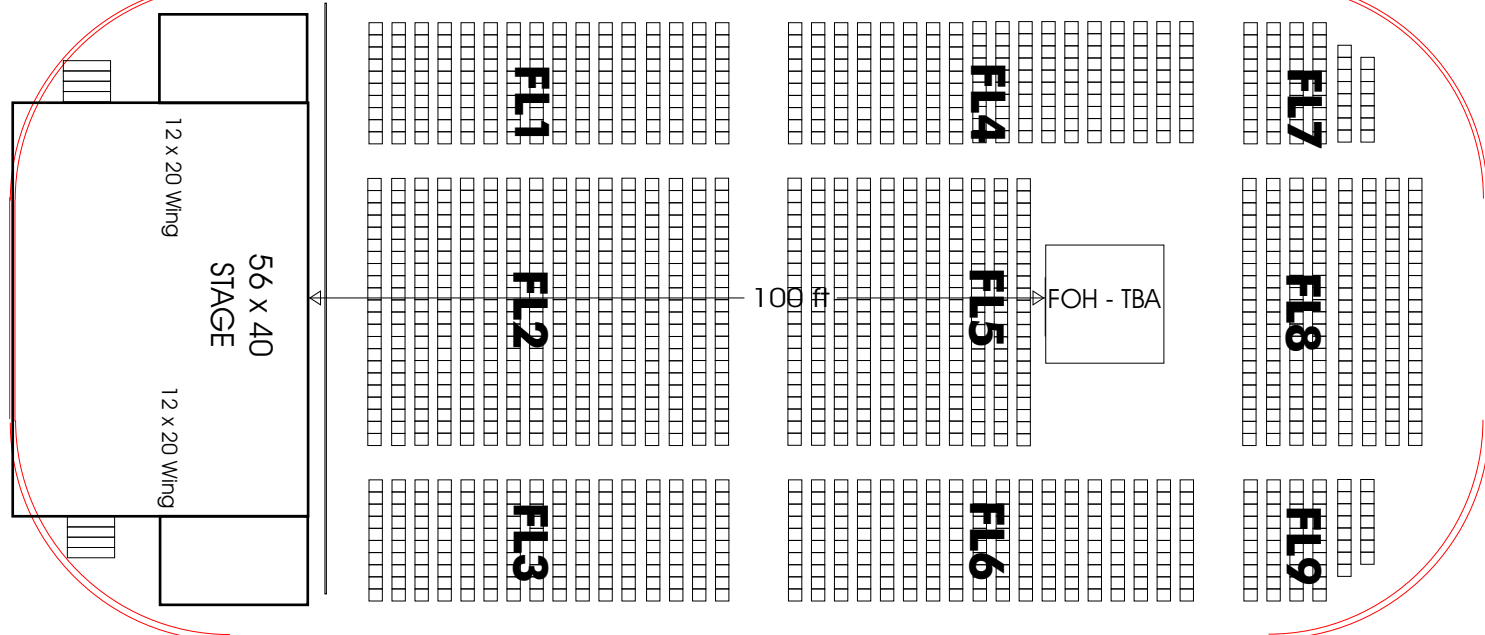

Secondary Loading Dock

Room B

Room A

Room C

Rm 102

Rm 101

Room D

Rm 103 - Storage

Catering

Loading Dock /
Overhead Door

Power
400/200/100

Power
600/200/100

Main Entrance

Deltaplex
Main Level Detail

Delta Plex
Grid / Stage Detail
scale: 1 in = 25ft

Delta Plex
Grid / Stage Detail
scale: 1 in = 25ft

Delta Plex
Grid / Stage Detail
scale: 1 in = 25ft