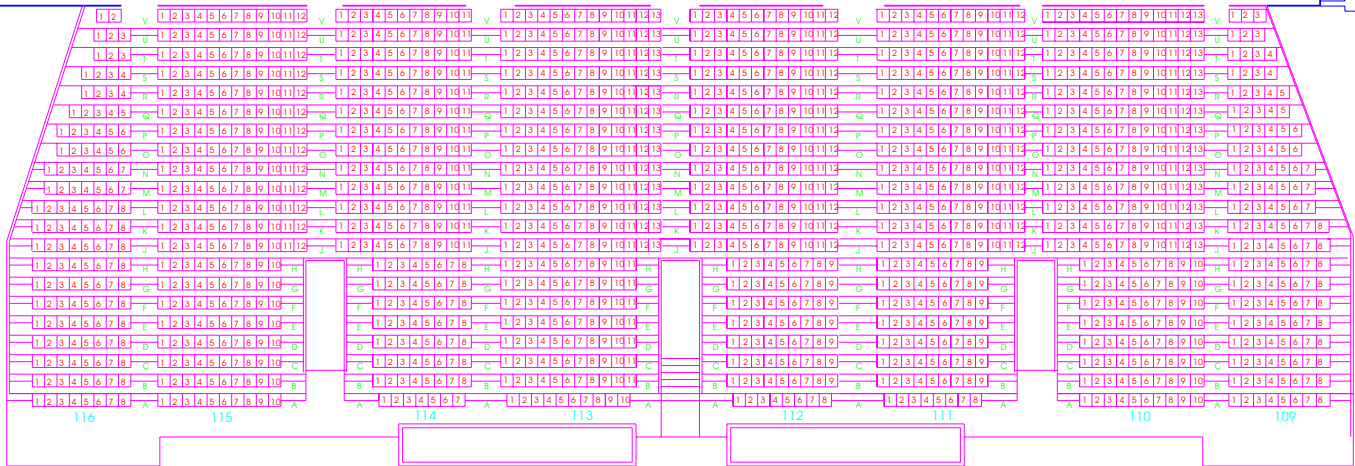

Secondary Loading Dock

Room B

Room A

Room C

Rm 102

Rm 101

Room D

Rm 103 - Storage

Catering

Loading Dock /
Overhead Door

Power
400/200/100

Power
600/200/100

Main Entrance

Deltaplex
Main Level Detail

Delta Plex
Grid / Stage Detail
scale: 1 in = 25ft

Delta Plex
Grid / Stage Detail
scale: 1 in = 25ft

Delta Plex
Grid / Stage Detail
scale: 1 in = 25ft